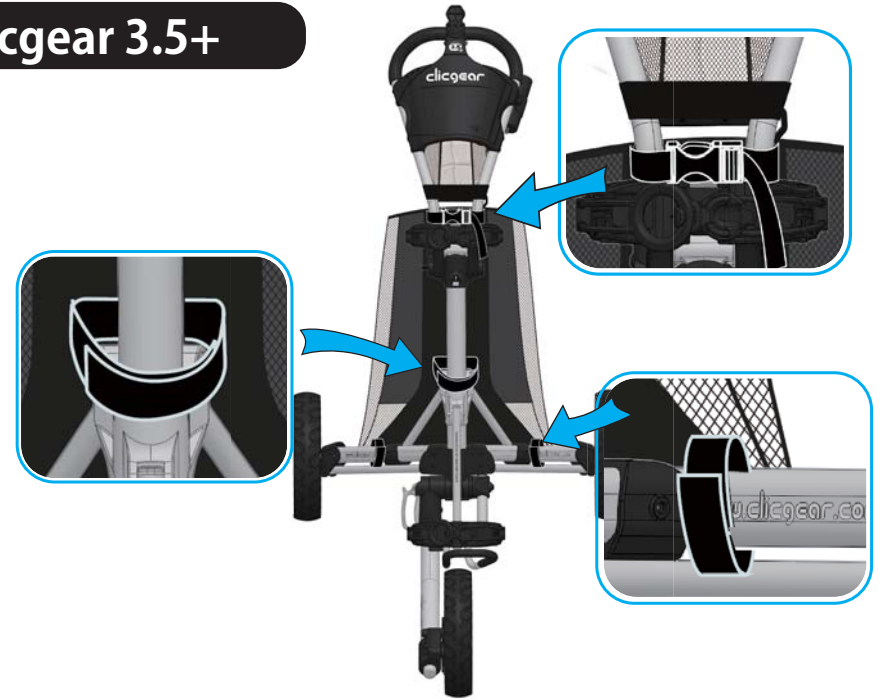

cligear®

MESH STORAGE NET
USER MANUAL

Clicgear 3.5+

Clicgear 8.0/8.0+

Clicgear 6.0/6.0+

RV1C/1S

RV2L

RV3F