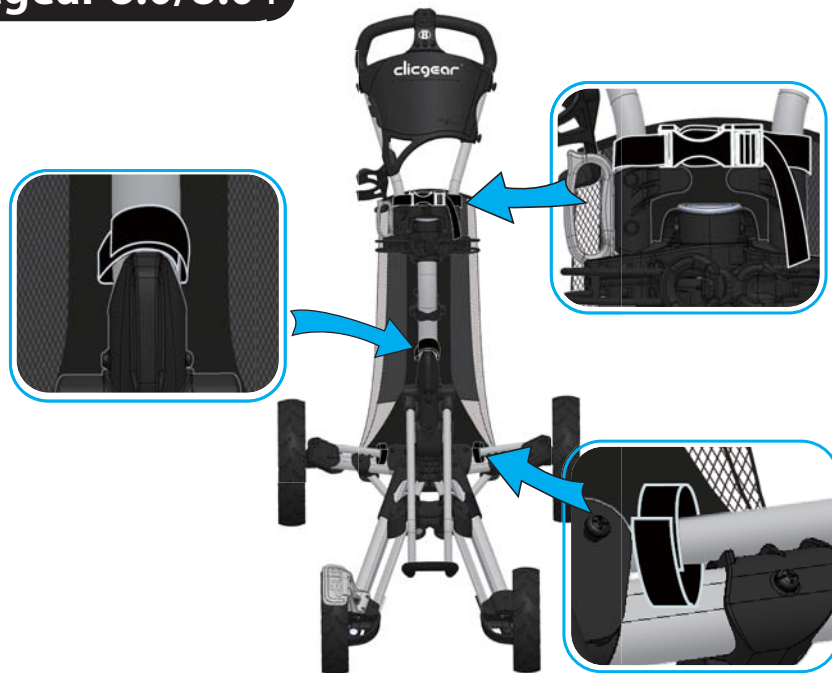

cligear®

MESH STORAGE NET
USER MANUAL

Clicgear 3.5+

Clicgear 8.0/8.0+

Clicgear 6.0/6.0+

RV1C/1S

RV2L

RV3F