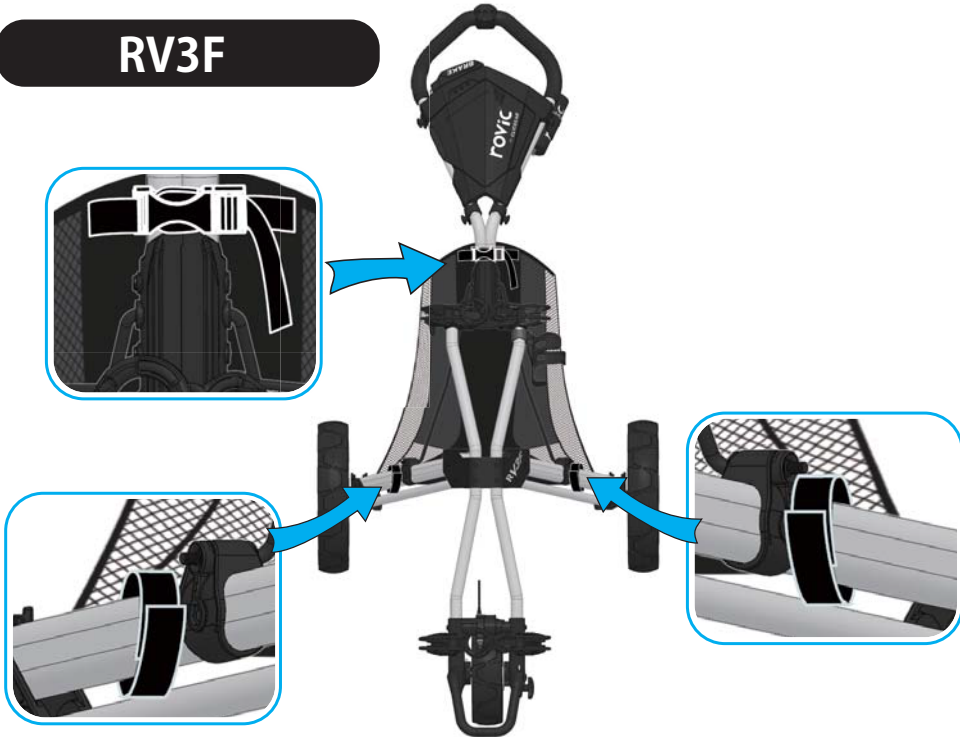

cligear®

MESH STORAGE NET
USER MANUAL

Clicgear 3.5+

Clicgear 8.0/8.0+

Clicgear 6.0/6.0+

RV1C/1S

RV2L

RV3F